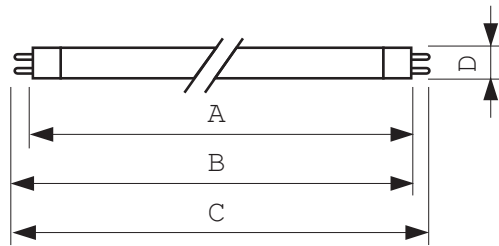

TL Mini Standard Colours

Packing configuration 10X25CC
Packs per outerbox 250
Bar code on pack - EAN1 8711500704733
Bar code on intermediate packing - EAN2 8711500718433

Bar code on outerbox - EAN3 8711500718440
Logistic code(s) - 12NC 928001003318
ILCOS code FD-8/41/2B-E-G5
Net weight per piece 27.000 gr

Dimensional drawing

TL Mini 8W/33-640 1FM

Product	A (Max)	B (Min)	B (Max)	C (Max)	D (Max)
TL Mini 8W/33-640	288.3	293.0	295.4	302.5	16