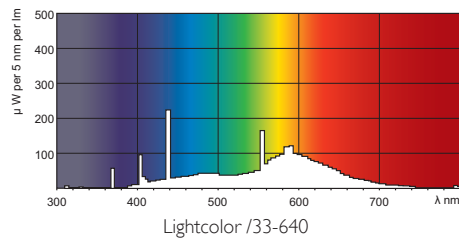

• Light Technical Characteristics

Color Code	33-640
Color Rendering Index	60 Ra8
Color Designation (text)	Cool White
Color Temperature	4100 K
Luminous Flux Lamp EM	410 Lm
Luminous Efficacy Lamp EM	51 Lm/W
Lumen Maintenance 2000h	80 %
Lumen Maintenance 5000h	70 %
Lumen Maintenance 10000h	58 %
Luminance Average EM	0.90 cd/cm ²

Energy Efficiency Label (EEL)	A
Mercury (Hg) Content	5.0 mg
Energy consumption kWh/1000h	8 kWh

• Product Dimensions

Base Face to Base Face A	288.3 (max) mm
Insertion Length B	293.0 (min), 295.4 (max) mm
Overall Length C	302.5 (max) mm
Diameter D	16 (max) mm

Dimensional drawing

TL Mini 8W/33-640 1FM

Product	A (Max)	B (Min)	B (Max)	C (Max)	D (Max)
TL Mini 8W/33-640	288.3	293.0	295.4	302.5	16

G5

Photometric data

© 2013 Koninklijke Philips N.V. (Royal Philips)
 All rights reserved.