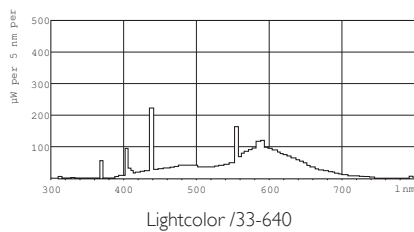

Energy Efficiency Label (EEL)	A
Mercury (Hg) Content	5.0 mg
Energy consumption kWh/1000h	8 kWh

• Product Dimensions

Base Face to Base Face A	288.3 (max) mm
Insertion Length B	293.0 (min), 295.4 (max) mm
Overall Length C	302.5 (max) mm
Diameter D	16 (max) mm

Dimensional drawing

TL Mini 8W/33-640 1FM

Product	A (Max)	B (Min)	B (Max)	C (Max)	D (Max)
TL Mini 8W/33-640	288.3	293.0	295.4	302.5	16

G5

Photometric data

© 2013 Koninklijke Philips N.V. (Royal Philips)
 All rights reserved.