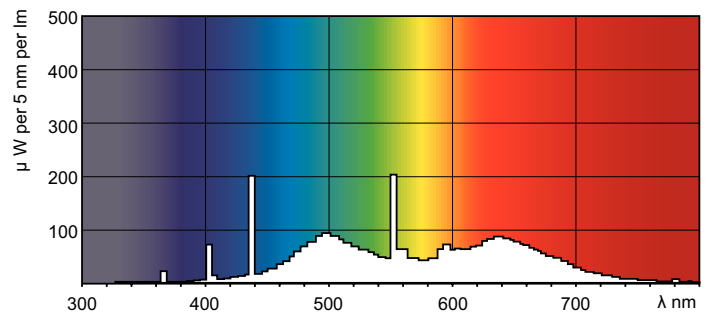

MASTER TL-D 90 Graphica

Controls and Dimming

Dimmable	Yes

Mechanical and Housing

Bulb shape	T8 [26 mm (T8)]

Approval and Application

Energy Efficiency Class	G
Mercury (Hg) content (nom.)	2 mg
Energy consumption kWh/1,000 hours	37 kWh 423527

Product Data

Full product code	871150088864825

Order product name	MASTER TL-D 90 Graphica 36W/952 SLV/10
EAN/UPC – product	8711500888648
Order code	88864825
Local order code	36950GP
SAP numerator – quantity per pack	1
Numerator – packs per outer box	10
SAP material	928044795081
SAP net weight (piece)	135.000 g
ILCOS code	FD-36/53/1A-E-G13

Dimensional drawing

Product	D (max)	A (max)	B (max)	B (min)	C (max)
MASTER TL-D 90 Graphica 36W/952 SLV/10	28 mm	1199.4 mm	1206.5 mm	1204.1 mm	1213.6 mm

MASTER TL-D 90 Graphica 36W/952 SLV/10

Photometric data

Lightcolour TL-D Graphica /950

Lightcolour TL-D Graphica /950