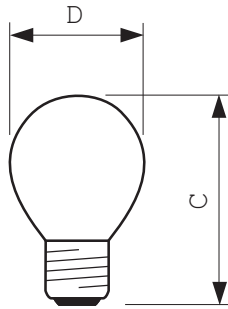

• Environmental Characteristics

Energy Efficiency Label (EEL)	E
Energy consumption kWh/1000h	15 kWh

• Measuring Conditions

Switching cycle	4000X
-----------------	-------

• Product Dimensions

Overall Length C	72.5 (max) mm
Diameter D	45 (max) mm

• Product Data

Order code	921587743323
Full product code	921587743323
Full product name	Party 15W E27 220-240V P45 GR 1CT
Order product name	Party 15W E27 220-240V P45 GR 1CT/10X10F
Pieces per pack	1
Packing configuration	10X10F
Packs per outerbox	100
Bar code on pack - EAN1	8711500326904
Bar code on intermediate packing - EAN2	8711500332165
Bar code on outerbox - EAN3	8711500332172
Logistic code(s) - 12NC	921587743323
ILCOS code	IBP/G-15-220/240-E27-45
Net weight per piece	14.550 gr

PHILIPS

Dimensional drawing

Party 15W E27 220-240V P45 GR 1CT

Product	C (Max)	D (Norm)	D (Max)
LUS COL 15W E27 220-240V P45 GR	72.5	-	45

E27

© 2013 Koninklijke Philips N.V. (Royal Philips)
All rights reserved.