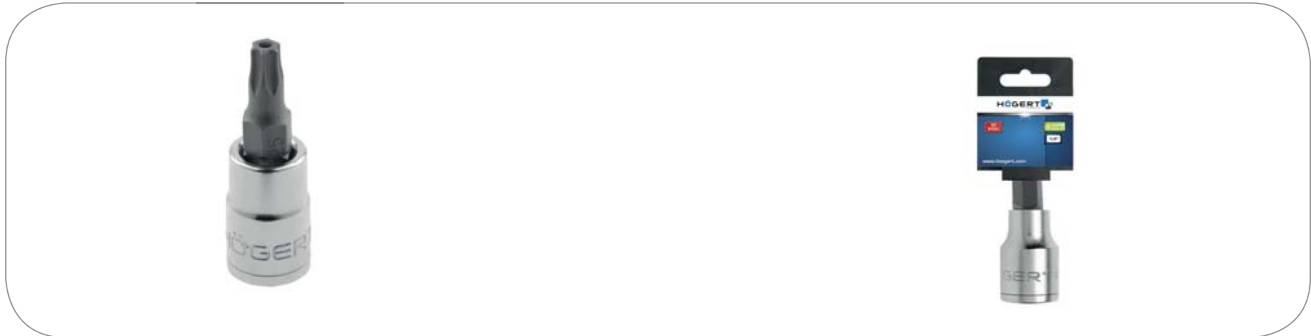

PRODUCT INFORMATION SHEET

Tamper Torx bit socket

Characteristics:

- size 1/4";
- made from high-quality S2 alloy steel;
- drop-forged bit;
- socket made from high-quality CrV alloy steel;
- hardness: 58-60 HRC.

Technical specifications

HÖGERT	Barcode	Diagram	Box	Carton
HT1S670	5902801281228	TT6	50 pcs.	500 pcs.
HT1S671	5902801281235	TT7	50 pcs.	500 pcs.
HT1S672	5902801281310	TT8	50 pcs.	500 pcs.
HT1S673	5902801281358	TT9	50 pcs.	500 pcs.
HT1S674	5902801281372	TT10	50 pcs.	500 pcs.
HT1S675	5902801281389	TT15	50 pcs.	500 pcs.
HT1S676	5902801281396	TT20	50 pcs.	500 pcs.
HT1S677	5902801281426	TT25	50 pcs.	500 pcs.
HT1S678	5902801281440	TT27	50 pcs.	500 pcs.
HT1S679	5902801281457	TT30	50 pcs.	500 pcs.
HT1S680	5902801281488	TT40	50 pcs.	500 pcs.

**Hөгert Technik GmbH, Pariser Platz 6a,
10117 Berlin, Deutschland**

Producent/ Manufacturer/ Hersteller/

Произведено для:

PL GTV Poland sp. z o.o. sp.k., ul. Przejazdowa 21
05-800 Pruszków, Polska/ Poland/ Polen/ Польша

Importer/ Импортёр:

Организация уполномоченная принимать претензии
по качеству товара:

RU ООО «ГТВ РУС» 140073 Московская область,
Люберецкий район, Поселок Томилино Микрорайон
«Птицефабрика», Лит. 7А; info@hoegert.ru

HR GTV Croatia d.o.o.; Kovinska 4s, 10000 Zagreb, Hrvatska

Distributor:

BR GTV Brasil Comércio, Importação e Exportação EIRELI
Rua William Booth 500 - Boqueirão
Curitiba - Paraná, CEP: 81650-120, Brasil