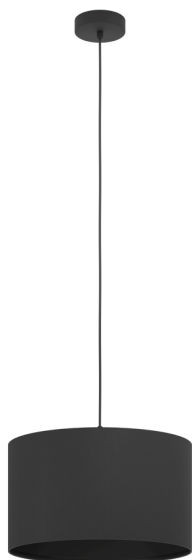

99042 MASERLO 1

General Information

Material number	99042
Type	pendant light
Product segment	Indoor
Theme	fabric-conzept

Dimensions

Article Height (in mm/in)	1100
Article Diameter (in mm/in)	380
Net Weight (in kg)	0.81

Material & Colour

Enclosure Material	steel
Enclosure Colour	black
Cable Colour	black
Glass/Shade Material	fabric
Glass/Shade Colour	black

Functionality

Switch Type	without switch
Battery	No

Technical Information