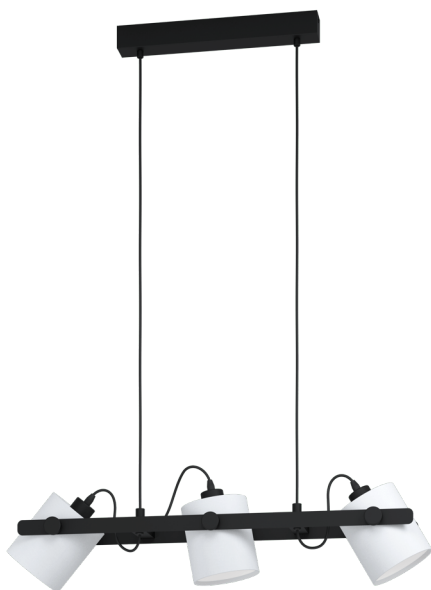

# 43426 HORNWOOD 1

## General Information

Material number	43426
Type	pendant light
Product segment	Indoor
Theme	Vintage

## Material & Colour

Enclosure Material	steel, wood
Enclosure Colour	black
Cable Colour	black
Glass/Shade Material	fabric
Glass/Shade Colour	white