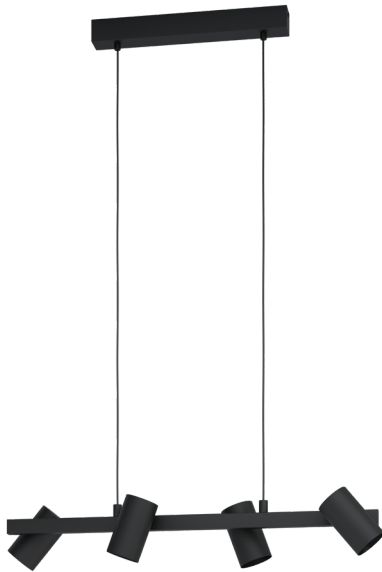

99463 GATUELA 1

General Information

Material number	99463
Type	pendant light
Product segment	Indoor
Theme	sonstige / nicht zuordenbar

Dimensions

Article Height (in mm/in)	1100
Article Width (in mm/in)	190
Article Length (in mm/in)	760
Net Weight (in kg)	2.02

Material & Colour

Enclosure Material	steel
Enclosure Colour	black
Cable Colour	black

Functionality

Switch Type	without switch
Battery	No

99463 GATUELA 1

Technical Information

Protection Degree	IP20
Protection Class	1
Mains Voltage	220-240V,50/60Hz
Operation Voltage	220-240V,50/60Hz
max. Wattage (1)	4X25W

Illuminant 1

Illuminant Type (1)	E14
Illuminant incl. (1)	Exclusive
Socket Type (1)	E14

E14

4X25
W