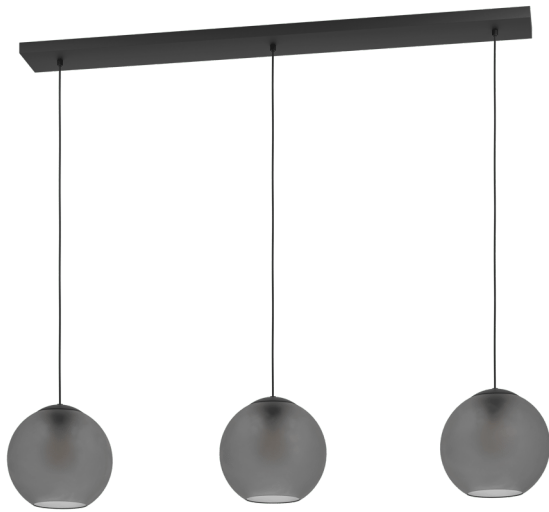

390214 ARANGONA

General Information

Material number	390214
Type	pendant light
Product segment	Indoor
Theme	Crystal & Design

Dimensions

Article Height (in mm/in)	1500
Article Width (in mm/in)	245
Article Length (in mm/in)	1255
Net Weight (in kg)	4.48

Material & Colour

Enclosure Material	steel
Enclosure Colour	black
Cable Colour	textil-cable black
Glass/Shade Material	glass
Glass/Shade Colour	grey matt

Functionality

Switch Type	without switch
Battery	No