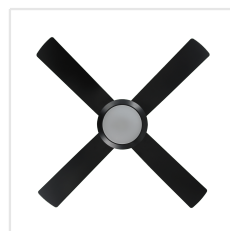

35092 BONDI 1

Contact | Support
eglo.com/en/eglo-worldwide

General Information

Material number	35092
EAN/UPC	9002759350925

Dimensions

Article Diameter (in mm/in)	1220
Article Height (in mm/in)	335
Height - ceiling to bottom of blade (in mm/in)	284
Canopy Diameter (in mm/in)	150

Fan

Motor Type	AC
Wattage	52
Operation Voltage	220-240V, 50Hz
Enclosure Colour	matte black
Enclosure Material	ABS, UV Resistant
Blade Colour (1)	black matt
Blade Material	ABS, UV Resistant
Number of blades	4
Blade Adjustment Angle	9, 5°
Suitable for slopes up to	15

Performance

3

Watts/Air Volume (1)	50.23
Turns per minute (1)	235
Air Movement m3/Hr (1)	12966

Illuminant

Illuminant Type (1)	LED
Illuminant incl. (1)	Inclusive
Socket Type (1)	LED
max. Wattage (1)	1X20W
Light colour Complete	TRICOLOUR
Kelvin Complete	3000K, 4000K, 5000K
Lumen Complete	2400