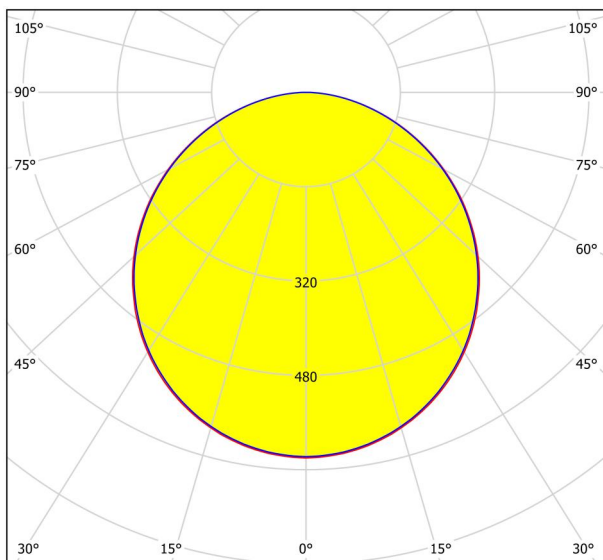

General Information

Material number	99038
Type	ceiling light
Product segment	Indoor
Theme	sonstige / nicht zuordenbar
Energy efficiency class (EEI)	E

Dimensions

Article Height (in mm/in)	60
Article Width (in mm/in)	450
Article Length (in mm/in)	450
Net Weight (in kg)	3.25

22,2W 2650lm

m

cd
— C0 - C180 — C90 - C270

Technical changes reserved

2/2

Contact | Support
eglo.com/en/eglo-worldwide