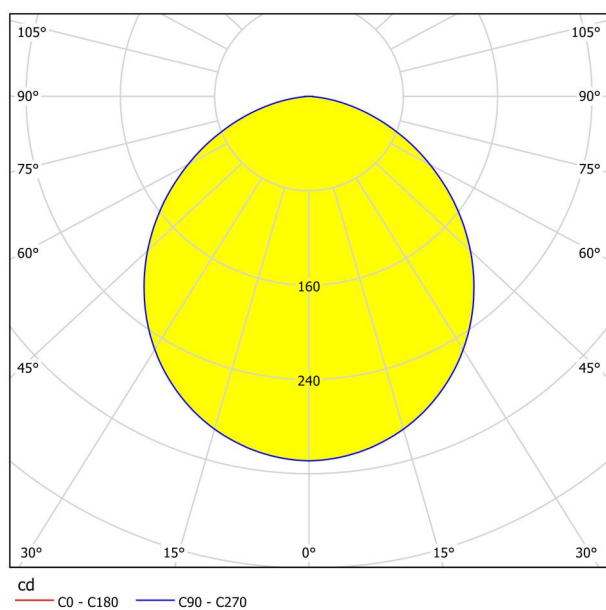

Technical Information

Protection Degree	IP20
Protection Class	2
Mains Voltage	220-240V,50/60Hz
Operation Voltage	220-240V,50/60Hz
Dimmable	No
max. Wattage (1)	11W

Illuminant 1

Socket Type (1)	LED
Illuminant Type (1)	LED
Illuminant incl. (1)	Inclusive
Lumen Complete	1350
Kelvin Complete	4000K
Light colour Complete	WHITE
Energy efficiency class (EEI)	E
Dimmable	No
Info changeability□light source/driver	LED + driver can be exchanged by a specialist

Technical changes reserved

2/2

Contact | Support
eglo.com/en/eglo-worldwide