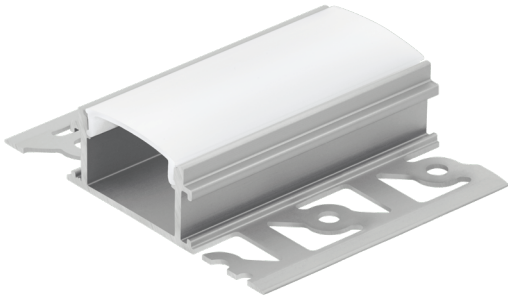

99495 RECESSED PROFILE 4

General Information

Material number	99495
Type	accessory
Product segment	Indoor
Theme	sonstige / nicht zuordenbar

Dimensions

Article Height (in mm/in)	14
Article Width (in mm/in)	62
Article Length (in mm/in)	1000
Net Weight (in kg)	0.31

Material & Colour

Enclosure Material	aluminium
Enclosure Colour	aluminium
Glass/Shade Material	plastic
Glass/Shade Colour	white

Functionality

Switch Type	without switch
Battery	No

99495

RECESSED PROFILE 4

Technical Information