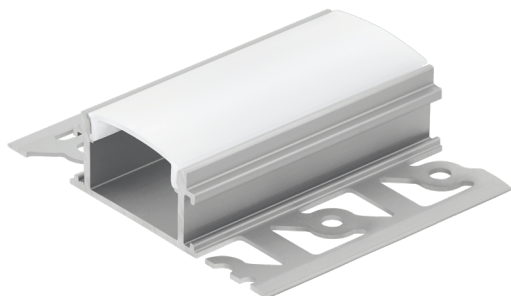

99496 RECESSED PROFILE 4

General Information

Material number	99496
Type	accessory
Product segment	Indoor
Theme	sonstige / nicht zuordenbar

Dimensions

Article Height (in mm/in)	14
Article Width (in mm/in)	62
Article Length (in mm/in)	2000
Net Weight (in kg)	0.61

Material & Colour

Enclosure Material	aluminium
Enclosure Colour	aluminium
Glass/Shade Material	plastic
Glass/Shade Colour	white

Functionality

Switch Type	without switch
Battery	No

99496

RECESSED PROFILE 4

Technical Information