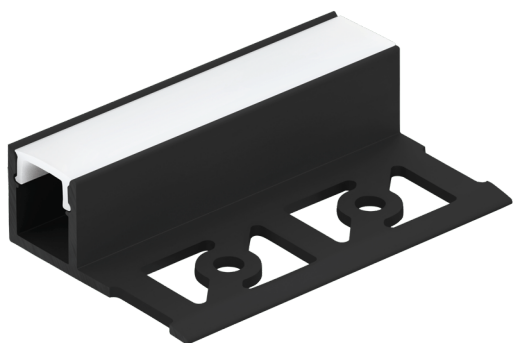

## RECESSED PROFILE 4

### General Information

Material number	99502
Type	accessory
Product segment	Indoor
Theme	sonstige / nicht zuordenbar

### Material & Colour

Enclosure Material	aluminium
Enclosure Colour	black
Glass/Shade Material	plastic
Glass/Shade Colour	white