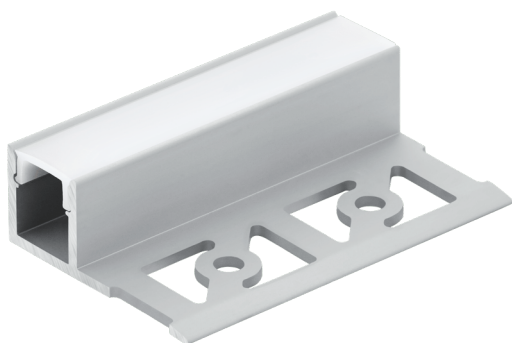

99499

RECESSED PROFILE 4

General Information

Material number	99499
Type	accessory
Product segment	Indoor
Theme	sonstige / nicht zuordenbar

Dimensions

Article Height (in mm/in)	13
Article Width (in mm/in)	13
Article Length (in mm/in)	1000
Net Weight (in kg)	0.19

Material & Colour

Enclosure Material	aluminium
Enclosure Colour	aluminium
Glass/Shade Material	plastic
Glass/Shade Colour	white

Functionality

Switch Type	without switch
Battery	No

99499

RECESSED PROFILE 4

Technical Information