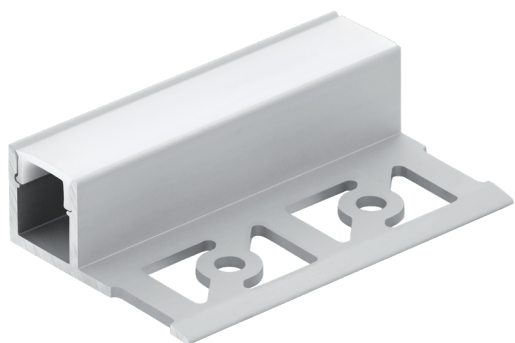

# 99501 RECESSED PROFILE 4

## General Information

Material number	99501
Type	accessory
Product segment	Indoor
Theme	sonstige / nicht zuordenbar

## Material & Colour

Enclosure Material	aluminium
Enclosure Colour	aluminium
Glass/Shade Material	plastic
Glass/Shade Colour	white