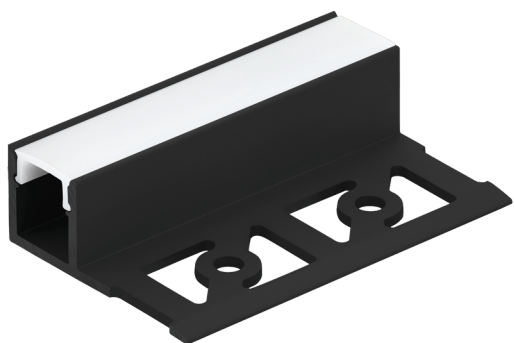

# 99503 RECESSED PROFILE 4

## General Information

Material number	99503
Type	accessory
Product segment	Indoor
Theme	sonstige / nicht zuordenbar

## Material & Colour

Enclosure Material	aluminium
Enclosure Colour	black
Glass/Shade Material	plastic
Glass/Shade Colour	white