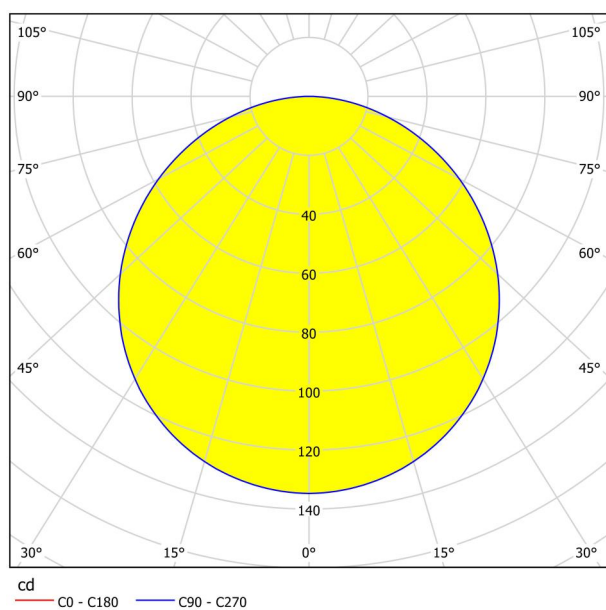

Technical Information

Protection Degree	IP20
Protection Class	2
Mains Voltage	220-240V,50/60Hz
Operation Voltage	220-240V,50/60Hz
Dimmable	No
max. Wattage (1)	5,5W

Illuminant 1

Socket Type (1)	LED
Illuminant Type (1)	LED
Illuminant incl. (1)	Inclusive
Lumen Complete	700
Kelvin Complete	4000K
Light colour Complete	WHITE
Energy efficiency class (EEI)	E
Dimmable	No
Info changeability□light source/driver	LED + driver can be exchanged by a specialist

Technical changes reserved