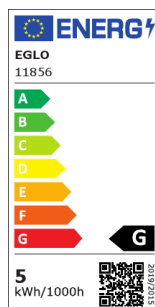

11856 LM_LED_GU10 - V1

COMMISSION DELEGATED REGULATION (EU) 2019/2015
with regard to energy labelling of light sources

EGLO Leuchten GmbH, Heiligkreuz 22, 6136 Pill, AT

General Information

Material number	11856
Type	lightbulb
Light colour Complete	RGB+TW
Illuminant Type (1)	GU10-LED
kW/1000h	5
EAN/UPC	9002759118563

Dimensions

Article Diameter (in mm/in)	50
Article Length (in mm/in)	59

Light Information

Rated Peak Candela (in cd)	590
Colour Tolerance (LED, SDCM)	<6

11856

LM_LED_GU10 - V1

Technical Information

Lamp Power Factor	0.5
Nominal Current (in mA)	43
Nominal Lifetime (in h)	20,000
Rated Lamp Power (0,1W precision)	5
Rated Lifetime (in h)	20,000
Directional Light source	No
Mains light source	No
Connected light source	No
Colour-tunable light source	No
High luminance light source	No
Dimmable (bulb, board, stripe,...)	No