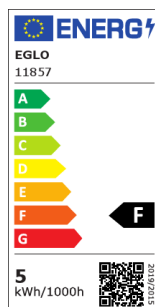

11857 LM_LED_E14 - V1

COMMISSION DELEGATED REGULATION (EU) 2019/2015
with regard to energy labelling of light sources

EGLO Leuchten GmbH, Heiligkreuz 22, 6136 Pill, AT

General Information

Material number	11857
Type	lightbulb
Light colour Complete	RGB+TW
Illuminant Type (1)	E14-LED-P45
kW/1000h	5
EAN/UPC	9002759118570

Dimensions

Article Diameter (in mm/in)	45
Article Length (in mm/in)	90

Light Information

Colour Tolerance (LED, SDCM)	<6
------------------------------	----

Technical Information

Lamp Power Factor	0.5
Nominal Current (in mA)	43
Nominal Lifetime (in h)	20,000
Rated Lamp Power (0,1W precision)	5
Rated Lifetime (in h)	20,000
Directional Light source	No
Mains light source	No
Connected light source	No
Colour-tunable light source	No
High luminance light source	No
Dimmable (bulb, board, stripe,...)	No