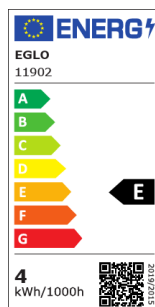

# 11902 LM\_LED\_E27 - V1

COMMISSION DELEGATED REGULATION (EU) 2019/2015  
with regard to energy labelling of light sources

EGLO Leuchten GmbH, Heiligkreuz 22, 6136 Pill, AT

## General Information

Material number	11902
Type	lightbulb
Light colour Complete	WARM WHITE
Illuminant Type (1)	E27-LED-R140
kW/1000h	4
EAN/UPC	9002759119027

## Light Information

Colour Tolerance (LED, SDCM)	<6
------------------------------	----

### Technical Information

Lamp Power Factor	0.4
Nominal Current (in mA)	23
Nominal Lifetime (in h)	25,000
Rated Lamp Power (0,1W precision)	4
Rated Lifetime (in h)	25,000
Directional Light source	No
Mains light source	No
Connected light source	No
Colour-tunable light source	No
High luminance light source	No
Dimmable (bulb, board, stripe,...)	No
Rated useful lumen	470