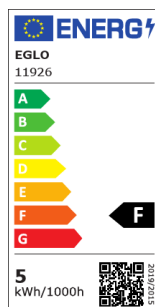

11926 LM_LED_E14 - V1

COMMISSION DELEGATED REGULATION (EU) 2019/2015
with regard to energy labelling of light sources

EGLO Leuchten GmbH, Heiligkreuz 22, 6136 Pill, AT

General Information

Material number	11926
Type	lightbulb
Light colour Complete	WHITE
Illuminant Type (1)	E14-LED-C37
kW/1000h	5
EAN/UPC	9002759119263

Dimensions

Article Diameter (in mm/in)	37
Article Length (in mm/in)	99

Light Information

Colour Tolerance (LED, SDCM)	<6
------------------------------	----

Technical Information

Lamp Power Factor	0.5
Nominal Current (in mA)	44
Nominal Lifetime (in h)	15,000
Rated Lamp Power (0,1W precision)	5
Rated Lifetime (in h)	15,000
Directional Light source	No
Mains light source	No
Connected light source	No
Colour-tunable light source	No
High luminance light source	No
Dimmable (bulb, board, stripe,...)	No