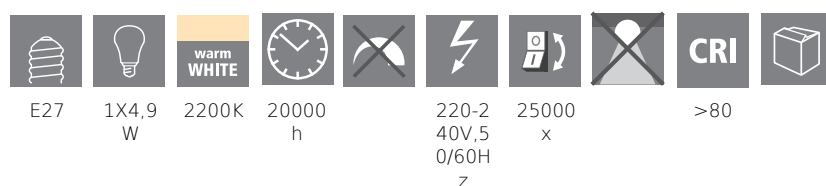

Technical Information

Equivalent power (W)	42
Lamp Power Factor	0.5
Nominal Current (in mA)	47
Nominal Lifetime (in h)	20,000
Rated Lamp Power (0,1W precision)	5,5
Rated Lifetime (in h)	20,000
item-number LED-board (1)	12221
Lighting Technology	LED
Directional Light source	No
Lamp cap (Socket)	E27
Mains light source	Yes
Connected light source	Yes
Colour-tunable light source	No
High luminance light source	No
Dimmable (bulb, board, stripe,...)	No
Energy consumption (kWh/1000h)	5
Rated useful lumen	500
Beam angle (°) - at measurement	360
Color temperature (K)	2200
Nominal wattage (W)	4,9
Standby power (P sb, W)	0,5
Chromaticity coordinates x (1)	0,5056
Chromaticity coordinates y (1)	0,4152
Color rendering index (CRI)	80
Lamp survival factor @3000h	> = 90 %
Lumen maintenance factor @3000h % in decimal number	0,93
Flicker Metric / Pst LM	0,1
Stroboscopic Effect Metric / SVM	0,1

Switch information

Function	control via APP + remote control
Starting Time	<0,5 sec
Warm-Up Time up to 60%	< 1 sec
Switching Cycles	25000