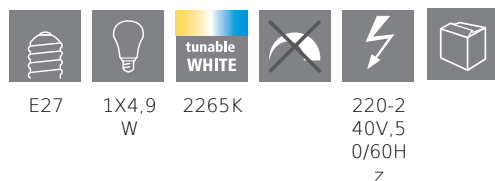

Technical Information

Equivalent power (W)	33
Rated Lamp Power (0,1W precision)	4,9
item-number LED-board (1)	12241
Lighting Technology	LED
Directional Light source	No
Lamp cap (Socket)	E27
Mains light source	Yes
Connected light source	Yes
Colour-tunable light source	Yes
High luminance light source	No
Dimmable (bulb, board, stripe,...)	No
Energy consumption (kWh/1000h)	5
Rated useful lumen	360
Beam angle (°) - at measurement	360
Color temperature (K)	2200-6500
Nominal wattage (W)	4,9
Standby power (P sb, W)	0,5
Chromaticity coordinates x (1)	0,5044
Chromaticity coordinates y (1)	0,4173
Color rendering index (CRI)	80
Lamp survival factor @3000h	> = 90 %
Lumen maintenance factor @3000h % in decimal number	0,93
Flicker Metric / Pst LM	0,1
Stroboscopic Effect Metric / SVM	0,1

Switch information

Function

control via APP + remote control
CCT