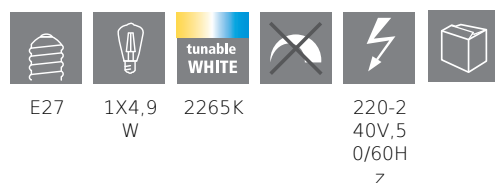

Technical Information

Equivalent power (W)	33
Rated Lamp Power (0,1W precision)	4,9
item-number LED-board (1)	12242
Lighting Technology	LED
Directional Light source	No
Lamp cap (Socket)	E27
Mains light source	Yes
Connected light source	Yes
Colour-tunable light source	Yes
High luminance light source	No
Dimmable (bulb, board, stripe,...)	No
Energy consumption (kWh/1000h)	5
Rated useful lumen	360
Beam angle (°) - at measurement	360
Color temperature (K)	2200-6500
Nominal wattage (W)	4,9
Standby power (P sb, W)	0,5
Chromaticity coordinates x (1)	0,5044
Chromaticity coordinates y (1)	0,4173
Color rendering index (CRI)	80
Lamp survival factor @3000h	> = 90 %
Lumen maintenance factor @3000h % in decimal number	0,93
Flicker Metric / Pst LM	0,1
Stroboscopic Effect Metric / SVM	0,1

Switch information

Function

control via APP + remote control
CCT