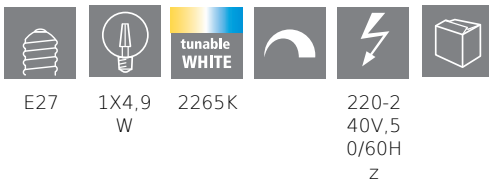

Technical Information

Equivalent power (W)	33
Rated Lamp Power (0,1W precision)	4,9
item-number LED-board (1)	12243
Lighting Technology	LED
Directional Light source	No
Lamp cap (Socket)	E27
Mains light source	Yes
Connected light source	Yes
Colour-tunable light source	Yes
High luminance light source	No
Dimmable (bulb, board, stripe,...)	Yes
Energy consumption (kWh/1000h)	5
Rated useful lumen	360
Beam angle (°) - at measurement	360
Color temperature (K)	2200-6500
Nominal wattage (W)	4,9
Standby power (P sb, W)	0,5
Chromaticity coordinates x (1)	0,5044
Chromaticity coordinates y (1)	0,4173
Color rendering index (CRI)	80
Lamp survival factor @3000h	> = 90 %
Lumen maintenance factor @3000h % in decimal number	0,93
Flicker Metric / Pst LM	0,1
Stroboscopic Effect Metric / SVM	0,1

Switch information

Function

control via APP + remote control
CCT