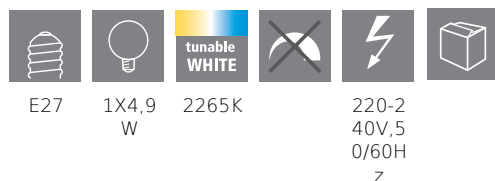

Technical Information

Equivalent power (W)	33
Rated Lamp Power (0,1W precision)	4,9
item-number LED-board (1)	12244
Lighting Technology	LED
Directional Light source	No
Lamp cap (Socket)	E27
Mains light source	Yes
Connected light source	Yes
Colour-tunable light source	Yes
High luminance light source	No
Dimmable (bulb, board, stripe,...)	No
Energy consumption (kWh/1000h)	5
Rated useful lumen	360
Beam angle (°) - at measurement	360
Color temperature (K)	2200-6500
Nominal wattage (W)	4,9
Standby power (P sb, W)	0,5
Chromaticity coordinates x (1)	0,5044
Chromaticity coordinates y (1)	0,4173
Color rendering index (CRI)	80
Lamp survival factor @3000h	> = 90 %
Lumen maintenance factor @3000h % in decimal number	0,93
Flicker Metric / Pst LM	0,1
Stroboscopic Effect Metric / SVM	0,1

Switch information

Function

control via APP + remote control
CCT