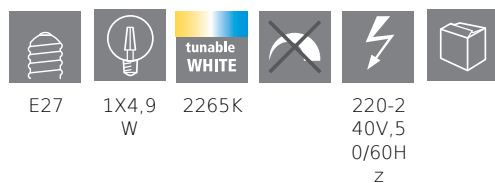

Technical Information

Equivalent power (W)	33
Rated Lamp Power (0,1W precision)	4,9
item-number LED-board (1)	12245
Lighting Technology	LED
Directional Light source	No
Lamp cap (Socket)	E27
Mains light source	Yes
Connected light source	Yes
Colour-tunable light source	Yes
High luminance light source	No
Dimmable (bulb, board, stripe,...)	No
Energy consumption (kWh/1000h)	5
Rated useful lumen	360
Beam angle (°) - at measurement	360
Color temperature (K)	2200-6500
Nominal wattage (W)	4,9
Standby power (P sb, W)	0,5
Chromaticity coordinates x (1)	0,5044
Chromaticity coordinates y (1)	0,4173
Color rendering index (CRI)	80
Lamp survival factor @3000h	> = 90 %
Lumen maintenance factor @3000h % in decimal number	0,93

Switch information

Function

control via APP + remote control
CCT