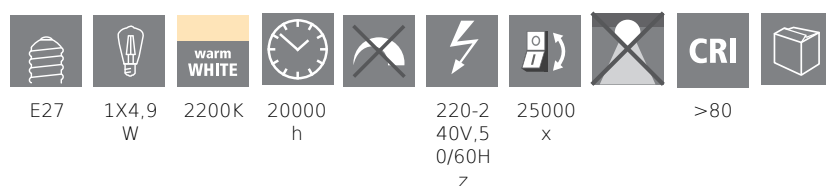

Technical Information

Equivalent power (W)	42
Lamp Power Factor	0.5
Nominal Current (in mA)	47
Nominal Lifetime (in h)	20,000
Rated Lamp Power (0,1W precision)	5,5
Rated Lifetime (in h)	20,000
item-number LED-board (1)	12258
Lighting Technology	LED
Directional Light source	No
Lamp cap (Socket)	E27
Mains light source	Yes
Connected light source	Yes
Colour-tunable light source	No
High luminance light source	No
Dimmable (bulb, board, stripe,...)	No
Energy consumption (kWh/1000h)	5
Rated useful lumen	500
Beam angle (°) - at measurement	360
Color temperature (K)	2200
Nominal wattage (W)	4,9
Standby power (P sb, W)	0,5
Chromaticity coordinates x (1)	0,5056
Chromaticity coordinates y (1)	0,4152
Color rendering index (CRI)	80
Lamp survival factor @3000h	> = 90 %
Lumen maintenance factor @3000h % in decimal number	0,93
Flicker Metric / Pst LM	0,1
Stroboscopic Effect Metric / SVM	0,1

Switch information

Function	control via APP + remote control
Starting Time	<0,5 sec
Warm-Up Time up to 60%	< 1 sec
Switching Cycles	25000