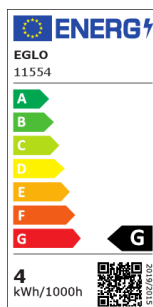

# 11554 LM\_LED\_E27 - V2

COMMISSION DELEGATED REGULATION (EU) 2019/2015  
with regard to energy labelling of light sources

EGLO Leuchten GmbH, Heiligkreuz 22, 6136 Pill, AT

## General Information

Material number	11554
Type	lightbulb
Light colour Complete	WARM WHITE
Illuminant Type (1)	E27-LED-T32
kW/1000h	4
EAN/UPC	9002759115548

## Light Information

Colour Tolerance (LED, SDCM)	<6
------------------------------	----

## Technical Information

Lamp Power Factor	0.5
Nominal Current (in mA)	31
Nominal Lifetime (in h)	25,000
Rated Lamp Power (0,1W precision)	3,5
Rated Lifetime (in h)	25,000
Directional Light source	No
Mains light source	No
Connected light source	No
Colour-tunable light source	No
High luminance light source	No
Dimmable (bulb, board, stripe,...)	No