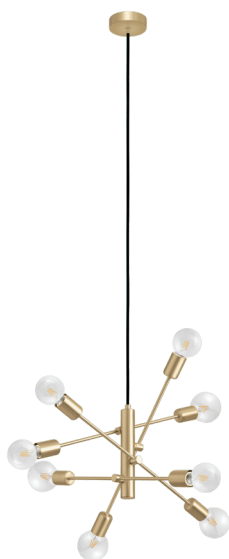

# 99811 GRADOLI 1

## General Information

Material number	99811
Type	pendant light
Product segment	Indoor
Theme	sonstige / nicht zuordenbar

## Dimensions

Article Height (in mm/in)	1100
Article Diameter (in mm/in)	710
Net Weight (in kg)	1.94

## Material & Colour

Enclosure Material	steel
Enclosure Colour	brushed brass
Cable Colour	textil-cable black