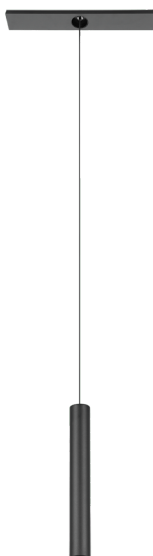

## TP PENDANT LIGHT

### Dimensions

Article Height (in mm/in)	2015
Article Width (in mm/in)	44
Article Length (in mm/in)	285
Article Diameter (in mm/in)	40
Net Weight (in kg)	0.48

### Material & Colour

Enclosure Material	aluminium, plastic
Enclosure Colour	black
Cable Colour	black