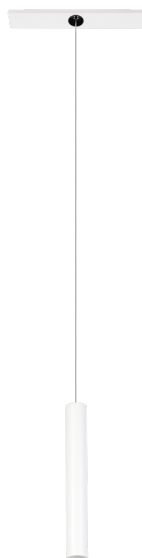

98812 TP PENDANT LIGHT

General Information

| | |
|-------------------------------|-----------------------------|
| Material number | 98812 |
| Type | pendant light |
| Product segment | Indoor |
| Theme | sonstige / nicht zuordenbar |
| Energy efficiency class (EEI) | E |

Dimensions

| | |
|-----------------------------|------|
| Article Height (in mm/in) | 2015 |
| Article Width (in mm/in) | 44 |
| Article Length (in mm/in) | 285 |
| Article Diameter (in mm/in) | 40 |
| Net Weight (in kg) | 0.48 |

Material & Colour

| | |
|--------------------|--------------------|
| Enclosure Material | aluminium, plastic |
| Enclosure Colour | white |
| Cable Colour | transparent |

Functionality

| | |
|-------------|---------------------|
| Switch Type | without switch |
| Function | LED not replaceable |
| Battery | No |