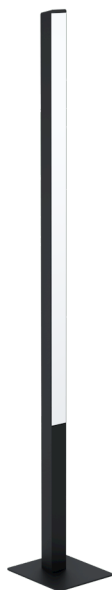

99605 SIMOLARIS-Z

General Information

Material number	99605
Type	floor light
Product segment	Indoor
Theme	EGLO connect.z
Energy efficiency class (EEI)	F

Dimensions

Article Height (in mm/in)	1615
Article Width (in mm/in)	55
Article Length (in mm/in)	55
Net Weight (in kg)	3.31
Base Length (in mm/in)	240
Base Width (in mm/in)	210

Material & Colour

Enclosure Material	aluminium, steel
Enclosure Colour	black
Cable Colour	black
Glass/Shade Material	plastic
Glass/Shade Colour	white

Functionality

Switch Type	foot-switch
Function	control via APP + remote control CCT, RGB
Battery	No