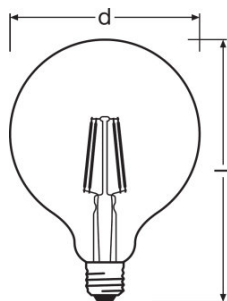

- Professional LED lamps for line voltage
- Not dimmable
- Mercury-free lamps
- Lifetime: up to 15,000 h
- Beam angle: up to 360°
- Energy efficiency class: A++

TECHNICAL DATA

Electrical data

Rated wattage	4.00 W
Nominal wattage	4.00 W
Nominal voltage	220...240 V
Max. lamp no. on circuit break. 10 A (B)	156
Max. lamp no. on circuit break. 16 A (B)	250
Operating frequency	50...60 Hz
Power factor λ	> 0.40
Claimed equiv. conventional lamp power	40 W

Light technical data

Warm-up time (60 %)	< 0.50 s
Starting time	< 0.5 s

Dimensions & weight

Overall length	168.0 mm
Diameter	124.0 mm

Outer bulb	G125
Length	168.0 mm

Lifespan

Nominal lamp life time	15000 h
Rated lamp life time	15000 h
Number of switching cycles	100000
Lumen maintenance at end of service life	0.70