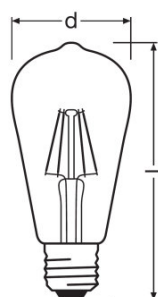

Light technical data

Warm-up time (60 %)	< 0.50 s
Starting time	< 0.5 s

Dimensions & weight

Overall length	140.0 mm
Diameter	64.0 mm
Outer bulb	ST64
Length	140.0 mm

Temperatures & operating conditions

Maximum temperature at tc test point	57 °C
--------------------------------------	-------