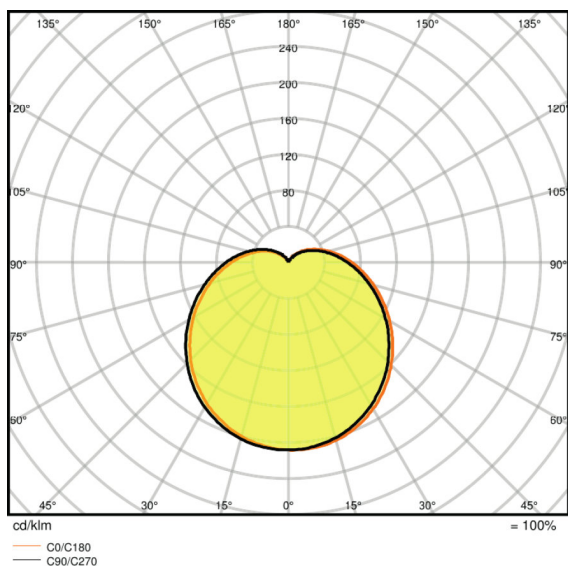

Product remark	All technical parameters apply to the entire lamp/Due to the complex production process for light-emitting diodes, the typical values shown for the technical LED parameters are purely statistical values that do not necessarily match the actual technical parameters of each individual product, which can vary from the typical value

Capabilities

Dimmable	No

Certificates & standards

Energy efficiency class	A+

Country-specific categorizations

Order reference	LEDPCLA60FA 8,5

Light Distribution

LDC typ polar

LOGISTICAL DATA

Product code	Packaging unit (Pieces/Unit)	Dimensions (length x width x height)	Gross weight	Volume
4058075125865	Folding carton box 1	60 mm x 60 mm x 111 mm	168.00 g	0.40 dm³
4058075125872	Shipping carton box 10	315 mm x 131 mm x 126 mm	1133.00 g	5.20 dm³