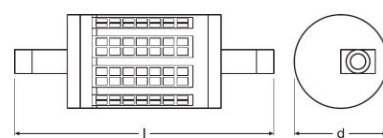

Product description	Additional product data			Capabilities	Certificates & standards		Country-specific categorizations
	Base (standard designation)	Mercury content	Mercury-free	Dimmable	Energy efficiency class	Energy consumption	ILCOS
P DIM LINE 118.0 mm 125 15 W/2700K R7s	R7s	0.0 mg	Yes	Yes	A++	15 kWh/1000h	DRDG-15/827-230-R7s-114,2
P DIM LINE 118.0 mm 150 17.5 W/2700K R7s	R7s	0.0 mg	Yes	Yes	A++	18 kWh/1000h	

P DIM LINE 78.0 mm 75 8.5 W/2700K R7s

P DIM LINE 78.0 mm 100 11.5 W/2700K R7s

P DIM LINE 118.0 mm 125 15 W/2700K R7s

P DIM LINE 118.0 mm 150 17.5 W/2700K R7s

SAFETY ADVICE

To ensure full light efficiency and product lifetime, it is recommended to detach any glass or cover of the luminaire.

APPLICATION ADVICE

For more detailed application information and graphics please see product datasheet.

LOGISTICAL DATA