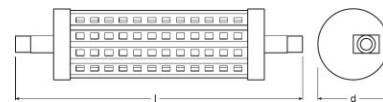

Product description	Additional product data			Capabilities	Certificates & standards		Country-specific categorizations
	Base (standard designation)	Mercury content	Mercury-free	Dimmable	Energy efficiency class	Energy consumption	ILCOS
P DIM LINE 118.0 mm 125 15 W/2700K R7s	R7s	0.0 mg	Yes	Yes	A++	15 kWh/1000h	DRDG-15/827-230-R7s-114,2
P DIM LINE 118.0 mm 150 17.5 W/2700K R7s	R7s	0.0 mg	Yes	Yes	A++	18 kWh/1000h	

P DIM LINE 78.0 mm 75 8.5 W/2700K R7s

P DIM LINE 78.0 mm 100 11.5 W/2700K R7s

P DIM LINE 118.0 mm 125 15 W/2700K R7s

P DIM LINE 118.0 mm 150 17.5 W/2700K R7s

SAFETY ADVICE

To ensure full light efficiency and product lifetime, it is recommended to detach any glass or cover of the luminaire.

APPLICATION ADVICE

For more detailed application information and graphics please see product datasheet.

LOGISTICAL DATA