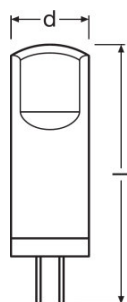

TECHNICAL DATA

Electrical data

Rated wattage	1.80 W
Nominal wattage	1.80 W
Nominal voltage	12 V
Power factor λ	0.50
Claimed equiv. conventional lamp power	20 W

Photometrical data

Nominal luminous flux	200 lm
Rated luminous flux	200 lm
Rated color temperature	2700 K
Lumen main.fact.at end of nom.life time	0.70
Light color (designation)	Warm White
Color temperature	2700 K
Luminous flux	200 lm
Color rendering index Ra	≥ 80
Standard deviation of color matching	≤ 6 sdc _m
Color rendering index Ra	≥ 80

Light technical data

Warm-up time (60 %)	< 0.50 s
Beam angle	300.00 °
Starting time	< 0.5 s

Dimensions & weight

Overall length	36.0 mm
Diameter	13.0 mm
Outer bulb	T14

Length	36.0 mm
---------------	---------