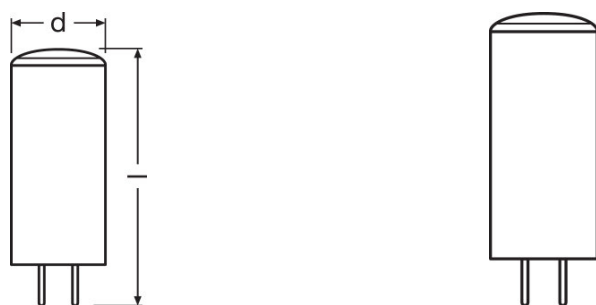

Light technical data

Warm-up time (60 %)	< 0.50 s
Beam angle	320 °
Starting time	< 0.5 s

Dimensions & weight

Overall length	50.0 mm
Diameter	18.0 mm

Outer bulb	T18
Length	50.0 mm

Temperatures & operating conditions