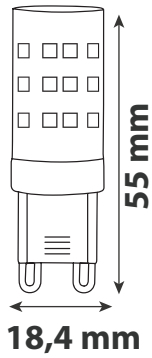

LED CAPSULE

 Product&Family Code: **001 045 0008**
PETA-8

Technical Drawing

Technical Data	
Voltage (V)	220-240V AC
Product Wattage (W)	8
Equivalence with Halogen lamp	64
Colour Render Index (Ra)	>Ra70
Colour Temperature (K)	2700K-4200K-6400K
Materials	Plastic
Protection Class	-
Dimmable	No
EEL	A⁺
Warm-up time up to 60 %of the full light output	Instant Full Light
Luminous Flux (lm)	680
Luminous Efficacy (lm/W)	85
Rated Life (hrs) ⌚	25,000
IP Rating	-
Power Factor	>0.5
Beam Angle ☆	360 °
Starting Time	<0.5s
Number of ON-OFF cycling	x10,000