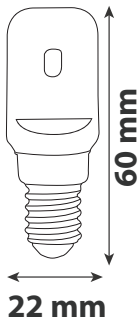

LED CAPSULE

 Product&Family Code: **001 046 0004**
GIGA-4

Technical Drawing

Photometric Diagram

Technical Data	
Voltage (V)	220-240V AC
Product Wattage (W)	4
Equivalence with Halogen lamp	32
Colour Render Index (Ra)	>Ra70
Colour Temperature (K)	6400K
Materials	Plastic
Protection Class	-
Dimmable	No
EEI	A+
Warm-up time up to 60 % of the full light output	Instant Full Light
Luminous Flux (lm)	360
Luminous Efficacy (lm/W)	90
Rated Life (hrs) ⌚	25,000
IP Rating	-
Power Factor	>0.5
Beam Angle ☆	360 °
Starting Time	<0.5s
Number of ON-OFF cycling	x10,000