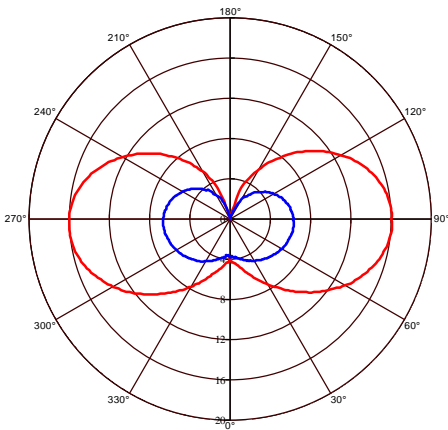

LED CAPSULE

 Product&Family Code: **001 046 0004**
GIGA-4

Technical Drawing

Photometric Diagram

Technical Data	
Voltage (V)	220-240V AC
Product Wattage (W)	4
Equivalence with Halogen lamp	32
Colour Render Index (Ra)	>Ra70
Colour Temperature (K)	6400K
Materials	Plastic
Protection Class	-
Dimmable	No
EEI	A+
Warm-up time up to 60 % of the full light output	Instant Full Light
Luminous Flux (lm)	360
Luminous Efficacy (lm/W)	90
Rated Life (hrs) ⌚	25,000
IP Rating	-
Power Factor	>0.5
Beam Angle ☆	360 °
Starting Time	<0.5s
Number of ON-OFF cycling	x10,000