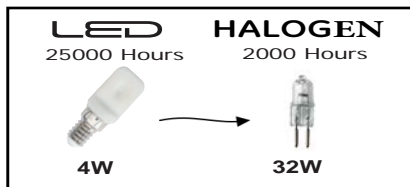

LED CAPSULE

 Product&Family Code: **001 046 0004**
GIGA-4

Technical Drawing

Photometric Diagram

Technical Data	
Voltage (V)	220-240V AC
Product Wattage (W)	4
Equivalence with Halogen lamp	32
Colour Render Index (Ra)	>Ra70
Colour Temperature (K)	6400K
Materials	Plastic
Protection Class	-
Dimmable	No
EEI	A+
Warm-up time up to 60 % of the full light output	Instant Full Light
Luminous Flux (lm)	360
Luminous Efficacy (lm/W)	90
Rated Life (hrs) ⌚	25,000
IP Rating	-
Power Factor	>0.5
Beam Angle ☆	360 °
Starting Time	<0.5s
Number of ON-OFF cycling	x10,000