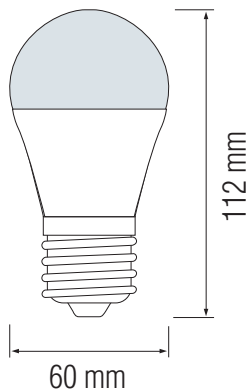

LED BULB

 Product&Family Code: **001 006 0012**
PREMIER-12

Technical Drawing

Photometric Diagram

Technical Data	
Voltage (V)	175-250V
Product Wattage (W)	12
Equivalence with incandescent lamp	100
Colour Render Index (Ra)	>Ra80
Colour Temperature (K)	3000K-4200K-6400K
Materials	Aluminium Housing with PMMA Diffuser
Protection Class	-
Dimmable	No
EEL	A+
Warm-up time up to 60 %of the full light output	Instant Full Light
Luminous Flux (lm)	1050
Luminous Efficacy (lm/W)	87.5
Rated Life (hrs) Ⓟ	25,000
IP Rating	-
Power Factor	>0.5
Beam Angle ☆	160 °
Starting Time	<0.5
Number of ON-OFF cycling	x12,500