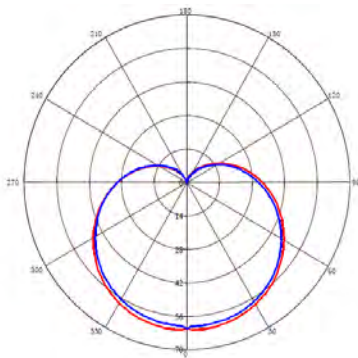

LED BULB

 Product&Family Code: **001 006 0012**
PREMIER-12

Technical Drawing

Photometric Diagram

Technical Data	
Voltage (V)	175-250V
Product Wattage (W)	12
Equivalence with incandescent lamp	100
Colour Render Index (Ra)	>Ra80
Colour Temperature (K)	3000K-4200K-6400K
Materials	Aluminium Housing with PMMA Diffuser
Protection Class	-
Dimmable	No
EEL	A+
Warm-up time up to 60 %of the full light output	Instant Full Light
Luminous Flux (lm)	1050
Luminous Efficacy (lm/W)	87.5
Rated Life (hrs) Ⓟ	25,000
IP Rating	-
Power Factor	>0.5
Beam Angle ☆	160 °
Starting Time	<0.5
Number of ON-OFF cycling	x12,500