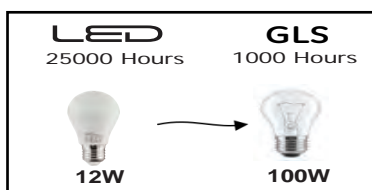

LED BULB

 Product&Family Code: **001 006 0012**
PREMIER-12

Technical Drawing

Photometric Diagram

Technical Data	
Voltage (V)	175-250V
Product Wattage (W)	12
Equivalence with incandescent lamp	100
Colour Render Index (Ra)	>Ra80
Colour Temperature (K)	3000K-4200K-6400K
Materials	Aluminium Housing with PMMA Diffuser
Protection Class	-
Dimmable	No
EEL	A+
Warm-up time up to 60 %of the full light output	Instant Full Light
Luminous Flux (lm)	1050
Luminous Efficacy (lm/W)	87.5
Rated Life (hrs) Ⓟ	25,000
IP Rating	-
Power Factor	>0.5
Beam Angle ☆	160 °
Starting Time	<0.5
Number of ON-OFF cycling	x12,500