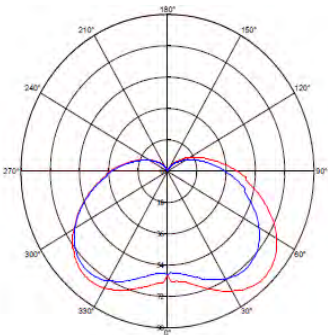

## Technical Drawing

## Photometric Diagram

Technical Data	
Voltage (V)	175-250V
Product Wattage (W)	4
Equivalence with incandescent lamp	32
Colour Render Index (Ra)	>Ra80
Colour Temperature (K)	3000K-4200K-6400K
Materials	Aluminium Housing with PMMA Diffuser
Protection Class	-
Dimmable	No
EEL	<b>A+</b>
Warm-up time up to 60 % of the full light output	Instant Full Light
Luminous Flux (lm)	250
Luminous Efficacy (lm/W)	62,5
Rated Life (hrs) Ⓟ	25,000
IP Rating	-
Power Factor	>0.5
Beam Angle $\Delta$	200 °
Starting Time	<0.5
Number of ON-OFF cycling	x12,500