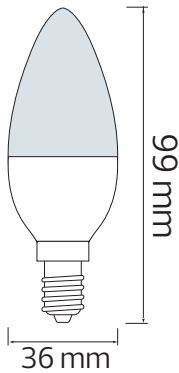

## Technical Drawing

## Photometric Diagram

Technical Data	
Voltage (V)	175-250V
Product Wattage (W)	4
Equivalence with incandescent lamp	32
Colour Render Index (Ra)	>Ra80
Colour Temperature (K)	3000K-4200K-6400K
Materials	Aluminium Housing with PMMA Diffuser
Protection Class	-
Dimmable	No
EEL	<b>A+</b>
Warm-up time up to 60 % of the full light output	Instant Full Light
Luminous Flux (lm)	250
Luminous Efficacy (lm/W)	62,5
Rated Life (hrs) Ⓟ	25,000
IP Rating	-
Power Factor	>0.5
Beam Angle $\Delta$	200 °
Starting Time	<0.5
Number of ON-OFF cycling	x12,500