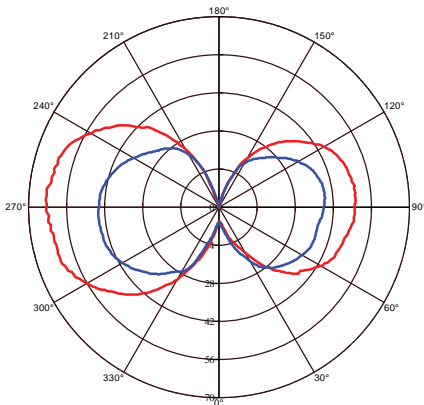

LED FILAMENT RUSTIC LAMP

Product&Family Code:

001 033 0008

RUSTIC TUBE - 8

Technical Drawing

Photometric Diagram

C0 Plane beam angle(50%):281.1(DEG) C90 Plane beam angle(50%):292.2(DEG)

Technical Data

Voltage (V)	220-240V
Product Wattage (W)	8
Equivalence with incandescent lamp (W)	64
Colour Render Index (Ra)	>Ra70
Colour Temperature (K)	2200K
Materials	Glass
Protection Class	-
Dimmable	No
EEI	A+
Warm-up time up to 60 %of the full light output	Instant Full Light
Luminous Flux (lm)	720
Luminous Efficacy (lm/W)	90
Rated Life (hrs) ⌚	20,000
IP Rating	-
Power Factor	>0.5
Beam Angle ☆	300°r
Starting Time	>0.5s
Number of ON-OFF cycling	x10,000