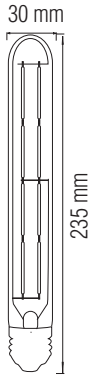

LED FILAMENT RUSTIC LAMP

Product&Family Code:

001 033 0008

RUSTIC TUBE - 8

Technical Drawing

Photometric Diagram

C0 Plane beam angle(50%):281.1(DEG) C90 Plane beam angle(50%):292.2(DEG)

Technical Data

Voltage (V)	220-240V
Product Wattage (W)	8
Equivalence with incandescent lamp (W)	64
Colour Render Index (Ra)	>Ra70
Colour Temperature (K)	2200K
Materials	Glass
Protection Class	-
Dimmable	No
EEI	A+
Warm-up time up to 60 %of the full light output	Instant Full Light
Luminous Flux (lm)	720
Luminous Efficacy (lm/W)	90
Rated Life (hrs) ⌚	20,000
IP Rating	-
Power Factor	>0.5
Beam Angle ☆	300°r
Starting Time	>0.5s
Number of ON-OFF cycling	x10,000