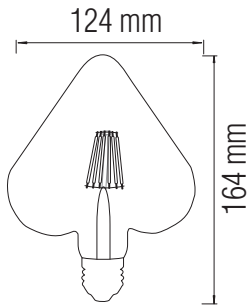

## Technical Drawing

## Photometric Diagram

## Technical Data

Voltage (V)	220-240V
Product Wattage (W)	6
Equivalence with incandescent lamp (W)	48
Colour Render Index (Ra)	>Ra70
Colour Temperature (K)	2200K
Materials	Glass
Protection Class	-
Dimmable	No
EEI	<b>A<sup>+</sup></b>
Warm-up time up to 60 %of the full light output	Instant Full Light
Luminous Flux (lm)	540
Luminous Efficacy (lm/W)	90
Rated Life (hrs) ⌚	20,000
IP Rating	-
Power Factor	>0.5
Beam Angle ☆	300°r
Starting Time	>0.5s
Number of ON-OFF cycling	x10,000