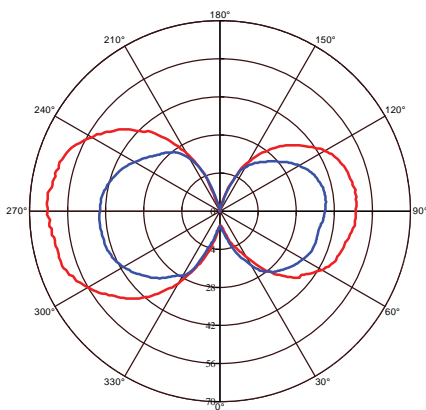

## Technical Drawing

## Photometric Diagram

## Technical Data

Voltage (V)	220-240V
Product Wattage (W)	6
Equivalence with incandescent lamp (W)	48
Colour Render Index (Ra)	>Ra70
Colour Temperature (K)	2200K
Materials	Glass
Protection Class	-
Dimmable	No
EEI	<b>A<sup>+</sup></b>
Warm-up time up to 60 %of the full light output	Instant Full Light
Luminous Flux (lm)	540
Luminous Efficacy (lm/W)	90
Rated Life (hrs) ⌚	20,000
IP Rating	-
Power Factor	>0.5
Beam Angle ☆	300°r
Starting Time	>0.5s
Number of ON-OFF cycling	x10,000