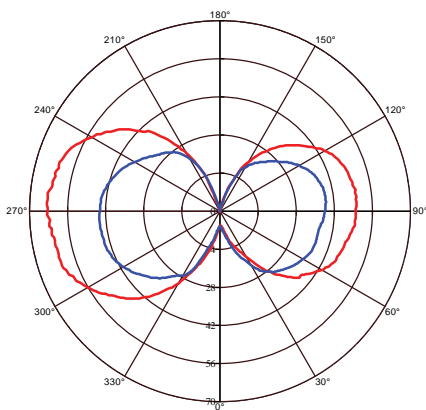

LED FILAMENT RUSTIC LAMP

Product&Family Code:

001 031 0006

RUSTIC STAR - 6

Technical Data

Voltage (V)	220-240V
Product Wattage (W)	6
Equivalence with incandescent lamp (W)	48
Colour Render Index (Ra)	>Ra70
Colour Temperature (K)	2200K
Materials	Glass
Protection Class	-
Dimmable	No
EEI	A⁺
Warm-up time up to 60 % of the full light output	Instant Full Light
Luminous Flux (lm)	540
Luminous Efficacy (lm/W)	90
Rated Life (hrs) ⌚	20,000
IP Rating	-
Power Factor	>0.5
Beam Angle ☆	300°r
Starting Time	>0.5s
Number of ON-OFF cycling	x10,000

Technical Drawing

Photometric Diagram

C0 Plane beam angle(50%):281.1(DEG) C90 Plane beam angle(50%):292.2(DEG)

Applications

- Chandeliers, Home, Shop, Indoor etc.

Features

- Very low energy consumption
- High Lumen and CRI, good quality
- High heat dissipation, low carbon and environmental protection