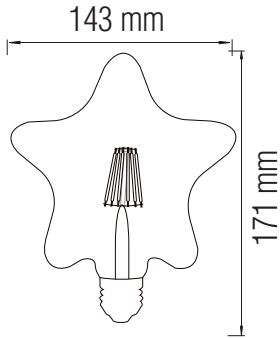

LED FILAMENT RUSTIC LAMP

Product&Family Code:

001 031 0006

RUSTIC STAR - 6

Technical Data

Voltage (V)	220-240V
Product Wattage (W)	6
Equivalence with incandescent lamp (W)	48
Colour Render Index (Ra)	>Ra70
Colour Temperature (K)	2200K
Materials	Glass
Protection Class	-
Dimmable	No
EEI	A⁺
Warm-up time up to 60 % of the full light output	Instant Full Light
Luminous Flux (lm)	540
Luminous Efficacy (lm/W)	90
Rated Life (hrs) ⌚	20,000
IP Rating	-
Power Factor	>0.5
Beam Angle ☆	300°r
Starting Time	>0.5s
Number of ON-OFF cycling	x10,000

Technical Drawing

Photometric Diagram

C0 Plane beam angle(50%):281.1(DEG) C90 Plane beam angle(50%):292.2(DEG)

Applications

- Chandeliers, Home, Shop, Indoor etc.

Features

- Very low energy consumption
- High Lumen and CRI, good quality
- High heat dissipation, low carbon and environmental protection