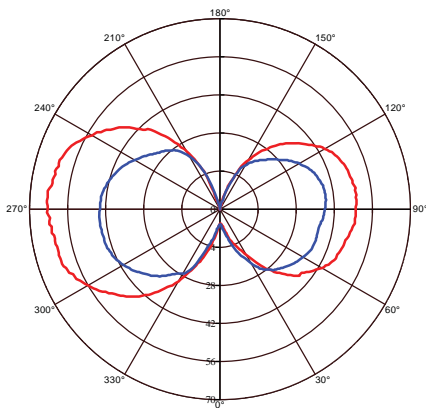

LED FILAMENT RUSTIC LAMP

Product&Family Code:

001 030 0006

RUSTIC GLOBE - 6

Technical Data

Voltage (V)	220-240V
Product Wattage (W)	6
Equivalence with incandescent lamp (W)	48
Colour Render Index (Ra)	>Ra70
Colour Temperature (K)	2200K
Materials	Glass
Protection Class	-
Dimmable	No
EEI	A⁺
Warm-up time up to 60 %of the full light output	Instant Full Light
Luminous Flux (lm)	540
Luminous Efficacy (lm/W)	90
Rated Life (hrs) ⌚	20,000
IP Rating	-
Power Factor	>0.5
Beam Angle ☆	300°r
Starting Time	>0.5s
Number of ON-OFF cycling	x10,000

Technical Drawing

Photometric Diagram

C0 Plane beam angle(50%):281.1(DEG) C90 Plane beam angle(50%):292.2(DEG)

Applications

- Chandeliers, Home, Shop, Indoor etc.

Features

- Very low energy consumption
- High Lumen and CRI, good quality
- High heat dissipation, low carbon and environmental protection