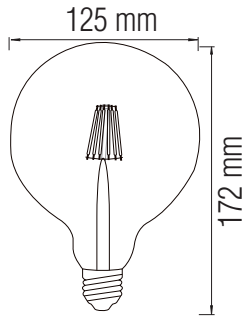

LED FILAMENT RUSTIC LAMP

Product&Family Code:

001 030 0006

RUSTIC GLOBE - 6

Technical Data

Voltage (V)	220-240V
Product Wattage (W)	6
Equivalence with incandescent lamp (W)	48
Colour Render Index (Ra)	>Ra70
Colour Temperature (K)	2200K
Materials	Glass
Protection Class	-
Dimmable	No
EEI	A⁺
Warm-up time up to 60 %of the full light output	Instant Full Light
Luminous Flux (lm)	540
Luminous Efficacy (lm/W)	90
Rated Life (hrs) ⌚	20,000
IP Rating	-
Power Factor	>0.5
Beam Angle ☆	300°r
Starting Time	>0.5s
Number of ON-OFF cycling	x10,000

Technical Drawing

Photometric Diagram

C0 Plane beam angle(50%):281.1(DEG) C90 Plane beam angle(50%):292.2(DEG)

Applications

- Chandeliers, Home, Shop, Indoor etc.

Features

- Very low energy consumption
- High Lumen and CRI, good quality
- High heat dissipation, low carbon and environmental protection