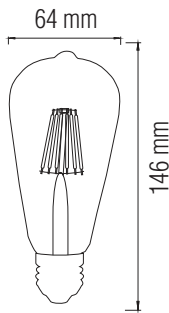

## Technical Drawing

## Photometric Diagram

## Technical Data

Voltage (V)	220-240V
Product Wattage (W)	6
Equivalence with incandescent lamp (W)	48
Colour Render Index (Ra)	>Ra70
Colour Temperature (K)	2200K
Materials	Glass
Protection Class	-
Dimmable	No
EEI	<span style="background-color: #27ae60; color: white; padding: 2px;">A<sup>+</sup></span>
Warm-up time up to 60 % of the full light output	Instant Full Light
Luminous Flux (lm)	540
Luminous Efficacy (lm/W)	90
Rated Life (hrs) ⌚	20,000
IP Rating	-
Power Factor	>0.5
Beam Angle ☆	300°r
Starting Time	>0.5s
Number of ON-OFF cycling	x10,000