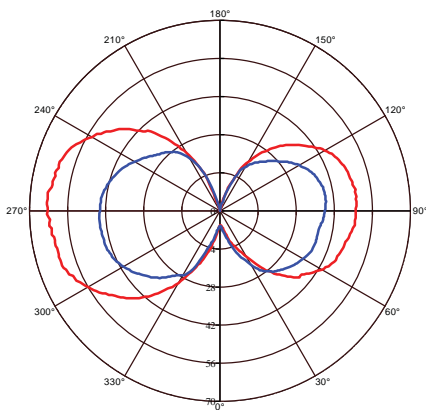

## Technical Drawing

## Photometric Diagram

## Technical Data

Voltage (V)	220-240V
Product Wattage (W)	6
Equivalence with incandescent lamp (W)	48
Colour Render Index (Ra)	>Ra70
Colour Temperature (K)	2200K
Materials	Glass
Protection Class	-
Dimmable	No
EEI	<span style="background-color: #27ae60; color: white; padding: 2px;">A<sup>+</sup></span>
Warm-up time up to 60 % of the full light output	Instant Full Light
Luminous Flux (lm)	540
Luminous Efficacy (lm/W)	90
Rated Life (hrs) ⌚	20,000
IP Rating	-
Power Factor	>0.5
Beam Angle ☆	300°r
Starting Time	>0.5s
Number of ON-OFF cycling	x10,000