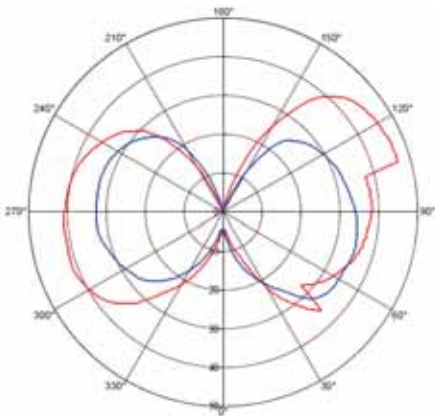

LED FILAMENT BULB

 Product&Family Code: **001 015 0006**
FILAMENT GLOBE-6

Technical Drawing

Photometric Diagram

Technical Data

Voltage (V)	220-240V
Product Wattage (W)	6
Equivalence with incandescent lamp (W)	48
Colour Render Index (Ra)	>Ra70
Colour Temperature (K)	2700K-4200K
Materials	Glass
Protection Class	-
Dimmable	No
EEI	A+
Warm-up time up to 60 %of the full light output	Instant Full Light
Luminous Flux (lm)	400
Luminous Efficacy (lm/W)	67
Rated Life (hrs) ⌚	20,000
IP Rating	-
Power Factor	>0.5
Beam Angle ☆	360°r
Starting Time	<0.5s
Number of ON-OFF cycling	x10,000