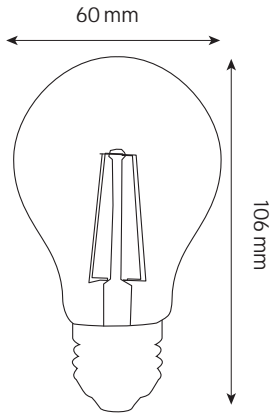

LED FILAMENT BULB

 Product&Family Code: **001 015 0006**
FILAMENT GLOBE-6

Technical Drawing

Photometric Diagram

Technical Data

Voltage (V)	220-240V
Product Wattage (W)	6
Equivalence with incandescent lamp (W)	48
Colour Render Index (Ra)	>Ra70
Colour Temperature (K)	2700K-4200K
Materials	Glass
Protection Class	-
Dimmable	No
EEI	A+
Warm-up time up to 60 %of the full light output	Instant Full Light
Luminous Flux (lm)	400
Luminous Efficacy (lm/W)	67
Rated Life (hrs) ⌚	20,000
IP Rating	-
Power Factor	>0.5
Beam Angle ☆	360°r
Starting Time	<0.5s
Number of ON-OFF cycling	x10,000